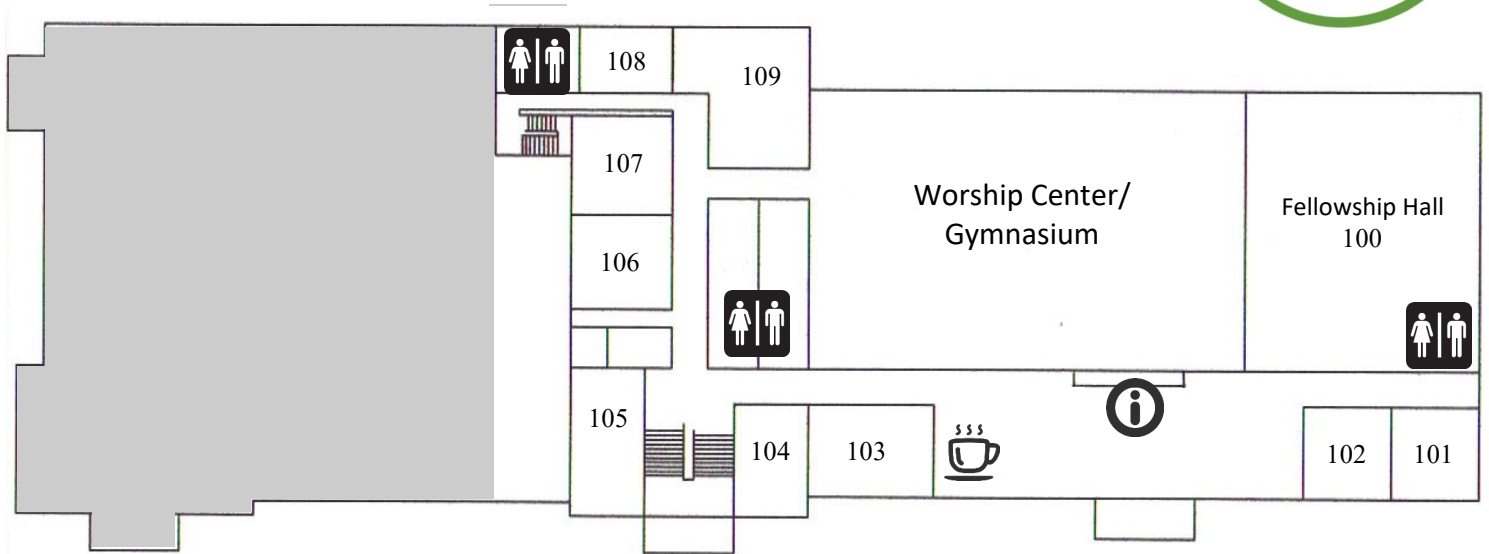

Oakhill Baptist Church - Facility Map

First Floor

Second Floor

AWANA Key First Floor:

106 & 107—Cubbies

103—T&T Girls

AWANA Admin. 

AWANA Key Second Floor:

203—Sparks (K)

205—Sparks (1st)

205—Sparks (2nd)

207—T&T Boys

Oakhill Baptist Church - Facility Map

Second Floor - Kids & Student Life Groups

-  Restrooms
-  Nursery
-  Children's Check-in

9:30 AM Key: